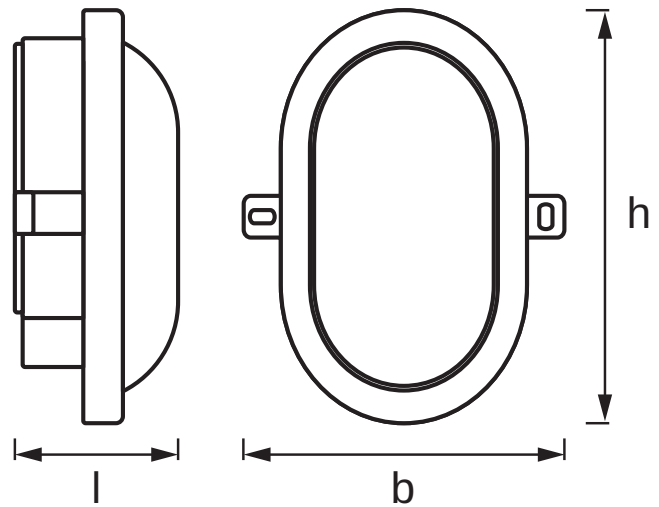

LED BULKHEAD 6 W 4000 K BK

Colors & materials

Product description	Body material	Product color	Housing color	Cover material
LED BULKHEAD 11 W 4000 K BK	Polycarbonate (PC)	Black	Black	Acrylonitrile butadiene styrene (ABS)
LED BULKHEAD 6 W 4000 K WT	Polycarbonate (PC)	White	White	Acrylonitrile butadiene styrene (ABS)
LED BULKHEAD 11 W 4000 K WT	Polycarbonate (PC)	White	White	Acrylonitrile butadiene styrene (ABS)
LED BULKHEAD 6 W 4000 K BK	Polycarbonate (PC)	Black	Black	Acrylonitrile butadiene styrene (ABS)

Temperatures & operating conditions

Product description	Ambient temperature range	Temperature range in operation
LED BULKHEAD 11 W 4000 K BK	-20...+40 °C	-20...+40 °C
LED BULKHEAD 6 W 4000 K WT	-20...+40 °C	-20...+40 °C
LED BULKHEAD 11 W 4000 K WT	-20...+40 °C	-20...+40 °C
LED BULKHEAD 6 W 4000 K BK	-20...+40 °C	-20...+40 °C

Lifespan

Product description	Number of switching cycles	Lifespan L70/B50 at 25 °C
LED BULKHEAD 11 W 4000 K BK	100000	30000 h
LED BULKHEAD 6 W 4000 K WT	100000	30000 h
LED BULKHEAD 11 W 4000 K WT	100000	30000 h