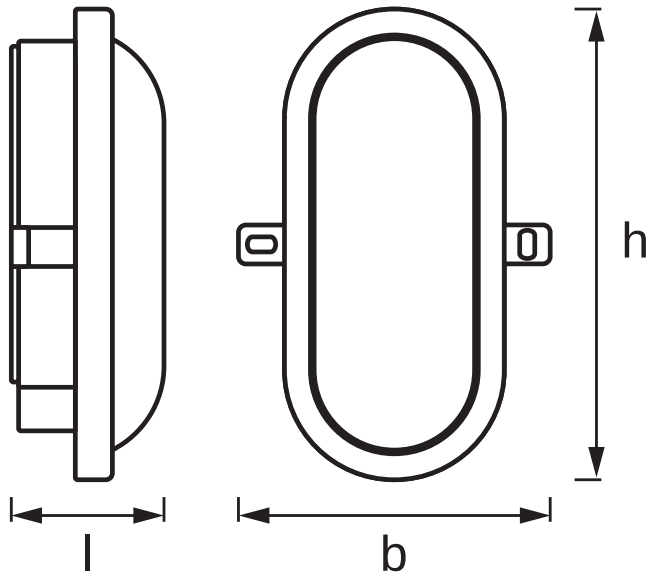

LED BULKHEAD 11 W 4000 K WT,