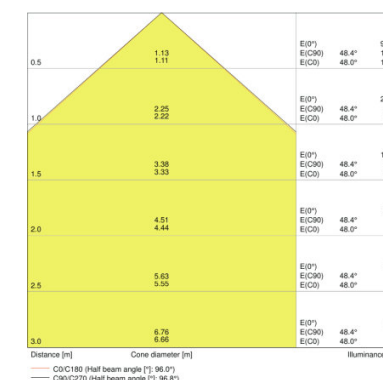

Product description	Capabilities		Certificates & standards	
	Dimmable	Type of connection	Protection class	Type of protection
FLOODLIGHT 50 W 3000 K IP65 BK	No	Cable, 3-pole	I	IP65
FLOODLIGHT 50 W 3000 K IP65 WT	No	Cable, 3-pole	I	IP65
FLOODLIGHT 50 W 4000 K IP65 BK	No	Cable, 3-pole	I	IP65
FLOODLIGHT 50 W 4000 K IP65 WT	No	Cable, 3-pole	I	IP65
FLOODLIGHT 50 W 6500 K IP65 BK	No	Cable, 3-pole	I	IP65
FLOODLIGHT 50 W 6500 K IP65 WT	No	Cable, 3-pole	I	IP65

FLOODLIGHT 50 W 3000 K IP65 BK,
FLOODLIGHT 50 W 3000 K IP65 WT,
FLOODLIGHT 50 W 4000 K IP65 BK,
FLOODLIGHT 50 W 4000 K IP65 WT,
FLOODLIGHT 50 W 6500 K IP65 BK,
FLOODLIGHT 50 W 6500 K IP65 WT

FLOODLIGHT 50 W 3000 K IP65 BK

FLOODLIGHT 50 W 3000 K IP65 WT

FLOODLIGHT 50 W 4000 K IP65 BK