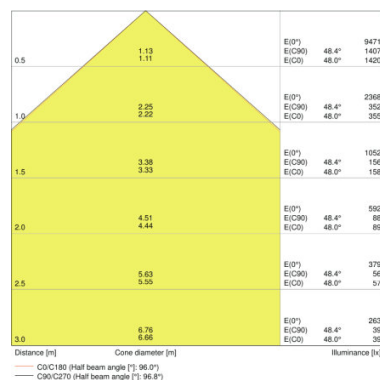

FLOODLIGHT 50 W 6500 K IP65 BK