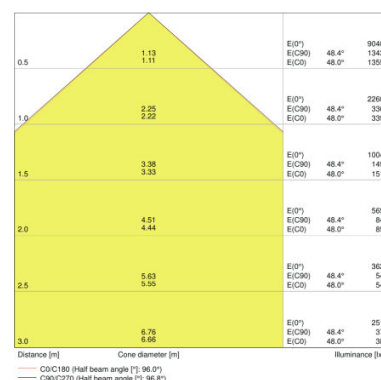

Product description	Capabilities		Certificates & standards	
	Dimmable	Type of connection	Protection class	Type of protection
FLOODLIGHT 50 W 3000 K IP65 BK	No	Cable, 3-pole	I	IP65
FLOODLIGHT 50 W 3000 K IP65 WT	No	Cable, 3-pole	I	IP65
FLOODLIGHT 50 W 4000 K IP65 BK	No	Cable, 3-pole	I	IP65
FLOODLIGHT 50 W 4000 K IP65 WT	No	Cable, 3-pole	I	IP65
FLOODLIGHT 50 W 6500 K IP65 BK	No	Cable, 3-pole	I	IP65
FLOODLIGHT 50 W 6500 K IP65 WT	No	Cable, 3-pole	I	IP65

FLOODLIGHT 50 W 3000 K IP65 BK,
FLOODLIGHT 50 W 3000 K IP65 WT,
FLOODLIGHT 50 W 4000 K IP65 BK,
FLOODLIGHT 50 W 4000 K IP65 WT,
FLOODLIGHT 50 W 6500 K IP65 BK,
FLOODLIGHT 50 W 6500 K IP65 WT

FLOODLIGHT 50 W 3000 K IP65 BK

FLOODLIGHT 50 W 3000 K IP65 WT

FLOODLIGHT 50 W 4000 K IP65 BK