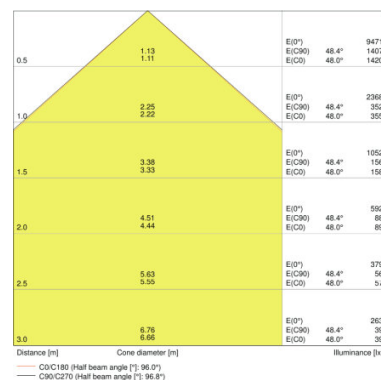

FLOODLIGHT 50 W 6500 K IP65 WT

APPLICATION ADVICE

For more detailed application information and graphics please see product datasheet.

LOGISTICAL DATA

Product code	Product description	Packaging unit (Pieces/Unit)	Dimensions (length x width x height)	Volume	Gross weight
4058075097568	FLOODLIGHT 50 W 3000 K IP65 BK	Shipping carton box 10	385 mm x 277 mm x 231 mm	24.63 dm³	10660.00 g
4058075097582	FLOODLIGHT 50 W 3000 K IP65 WT	Shipping carton box 10	385 mm x 277 mm x 231 mm	24.63 dm³	10380.00 g
4058075097605	FLOODLIGHT 50 W 4000 K IP65 BK	Shipping carton box 10	385 mm x 277 mm x 231 mm	24.63 dm³	10700.00 g
4058075097629	FLOODLIGHT 50 W 4000 K IP65 WT	Shipping carton box 10	385 mm x 277 mm x 231 mm	24.63 dm³	10451.00 g
4058075097643	FLOODLIGHT 50 W 6500 K IP65 BK	Shipping carton box 10	385 mm x 277 mm x 231 mm	24.63 dm³	10763.00 g