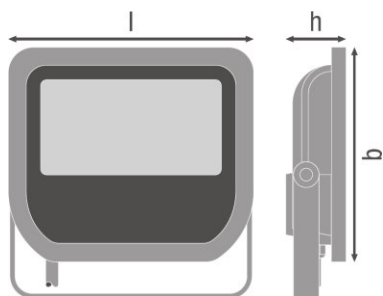

Product description	Capabilities		Certificates & standards	
	Dimmable	Type of connection	Protection class	Type of protection
FLOODLIGHT 50 W 3000 K IP65 BK	No	Cable, 3-pole	I	IP65
FLOODLIGHT 50 W 3000 K IP65 WT	No	Cable, 3-pole	I	IP65
FLOODLIGHT 50 W 4000 K IP65 BK	No	Cable, 3-pole	I	IP65
FLOODLIGHT 50 W 4000 K IP65 WT	No	Cable, 3-pole	I	IP65
FLOODLIGHT 50 W 6500 K IP65 BK	No	Cable, 3-pole	I	IP65
FLOODLIGHT 50 W 6500 K IP65 WT	No	Cable, 3-pole	I	IP65

FLOODLIGHT 50 W 3000 K IP65 BK,
FLOODLIGHT 50 W 3000 K IP65 WT,
FLOODLIGHT 50 W 4000 K IP65 BK,
FLOODLIGHT 50 W 4000 K IP65 WT,
FLOODLIGHT 50 W 6500 K IP65 BK,
FLOODLIGHT 50 W 6500 K IP65 WT

FLOODLIGHT 50 W 3000 K IP65 BK

FLOODLIGHT 50 W 3000 K IP65 WT

FLOODLIGHT 50 W 4000 K IP65 BK