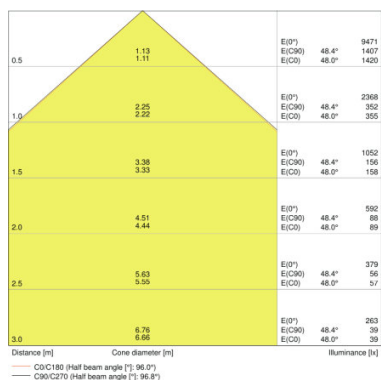

FLOODLIGHT 50 W 4000 K IP65 WT