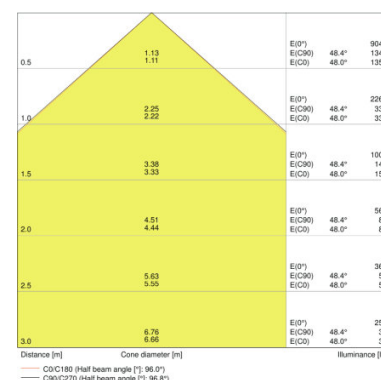

Product description	Capabilities		Certificates & standards	
	Dimmable	Type of connection	Protection class	Type of protection
FLOODLIGHT 50 W 3000 K IP65 BK	No	Cable, 3-pole	I	IP65
FLOODLIGHT 50 W 3000 K IP65 WT	No	Cable, 3-pole	I	IP65
FLOODLIGHT 50 W 4000 K IP65 BK	No	Cable, 3-pole	I	IP65
FLOODLIGHT 50 W 4000 K IP65 WT	No	Cable, 3-pole	I	IP65
FLOODLIGHT 50 W 6500 K IP65 BK	No	Cable, 3-pole	I	IP65
FLOODLIGHT 50 W 6500 K IP65 WT	No	Cable, 3-pole	I	IP65

FLOODLIGHT 50 W 3000 K IP65 BK,
FLOODLIGHT 50 W 3000 K IP65 WT,
FLOODLIGHT 50 W 4000 K IP65 BK,
FLOODLIGHT 50 W 4000 K IP65 WT,
FLOODLIGHT 50 W 6500 K IP65 BK,
FLOODLIGHT 50 W 6500 K IP65 WT

FLOODLIGHT 50 W 3000 K IP65 BK

FLOODLIGHT 50 W 3000 K IP65 WT

FLOODLIGHT 50 W 4000 K IP65 BK