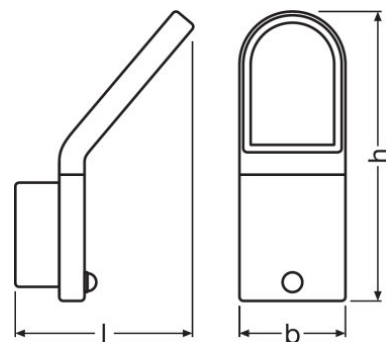

LED FACADE EDGE 12 W 3000 K GY
SENSOR, LED FACADE EDGE 12 W 3000
K WT SENSOR