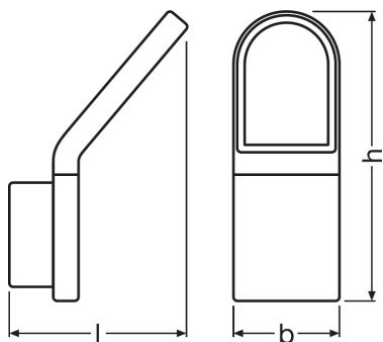

Product description	Capabilities			Certificates & standards			
	LED module replaceable	Dimmable	Type of connection	Type of protection	Protection class	Protection class IK (shock resistance)	Photobiological safety group
LED FACADE EDGE 12 W 3000 K WT SENSOR ¹⁾	Not replaceable	No	Terminal, 3-Pole (L, N, PE)	IP54	I	IK06	RG 0

Product description	Standards
LED FACADE EDGE 12 W 3000 K GY ¹⁾	CE
LED FACADE EDGE 12 W 3000 K WT ¹⁾	CE
LED FACADE EDGE 12 W 3000 K GY SENSOR ¹⁾	CE
LED FACADE EDGE 12 W 3000 K WT SENSOR ¹⁾	CE

¹⁾ Available from February 2018

LED FACADE EDGE 12 W 3000 K GY,
LED FACADE EDGE 12 W 3000 K WT