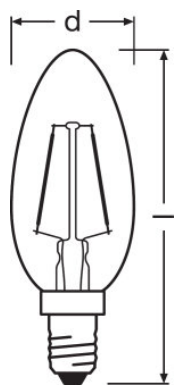

Vintage 1906 LED 12 1.4 W/2500 K E14,
Vintage 1906 LED 22 2.5 W/2500 K E14

Vintage 1906 LED 12 1.4 W/2500 K E14,
Vintage 1906 LED 22 2.5 W/2500 K E14

Vintage 1906 LED 12 1.4 W/2500 K E14,
Vintage 1906 LED 22 2.5 W/2500 K E14

Vintage 1906 LED 12 1.4 W/2500 K E14,
Vintage 1906 LED 22 2.5 W/2500 K E14