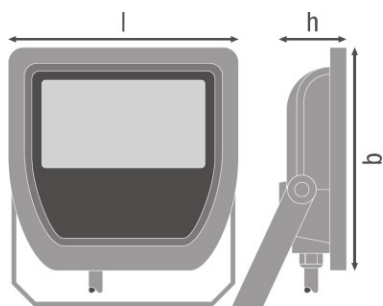

Product description	Capabilities		Certificates & standards	
	Dimmable	Type of connection	Protection class	Type of protection
FLOODLIGHT 20 W 3000 K IP65 BK	No	Cable, 3-pole	I	IP65
FLOODLIGHT 20 W 3000 K IP65 WT	No	Cable, 3-pole	I	IP65
FLOODLIGHT 20 W 4000 K IP65 BK	No	Cable, 3-pole	I	IP65
FLOODLIGHT 20 W 4000 K IP65 WT	No	Cable, 3-pole	I	IP65
FLOODLIGHT 20 W 6500 K IP65 BK	No	Cable, 3-pole	I	IP65
FLOODLIGHT 20 W 6500 K IP65 WT	No	Cable, 3-pole	I	IP65