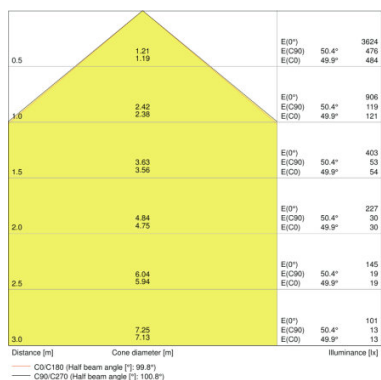

FLOODLIGHT 20 W 3000 K IP65 BK,
FLOODLIGHT 20 W 3000 K IP65 WT,
FLOODLIGHT 20 W 4000 K IP65 BK,
FLOODLIGHT 20 W 4000 K IP65 WT,
FLOODLIGHT 20 W 6500 K IP65 BK,
FLOODLIGHT 20 W 6500 K IP65 WT

FLOODLIGHT 20 W 4000 K IP65 WT