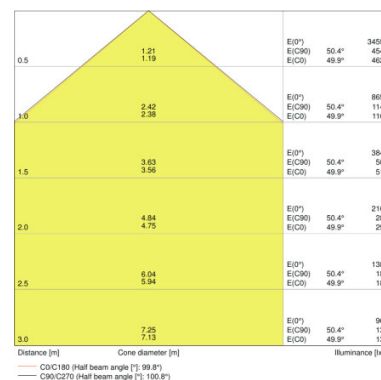

Product description	Capabilities		Certificates & standards	
	Dimmable	Type of connection	Protection class	Type of protection
FLOODLIGHT 20 W 3000 K IP65 BK	No	Cable, 3-pole	I	IP65
FLOODLIGHT 20 W 3000 K IP65 WT	No	Cable, 3-pole	I	IP65
FLOODLIGHT 20 W 4000 K IP65 BK	No	Cable, 3-pole	I	IP65
FLOODLIGHT 20 W 4000 K IP65 WT	No	Cable, 3-pole	I	IP65
FLOODLIGHT 20 W 6500 K IP65 BK	No	Cable, 3-pole	I	IP65
FLOODLIGHT 20 W 6500 K IP65 WT	No	Cable, 3-pole	I	IP65