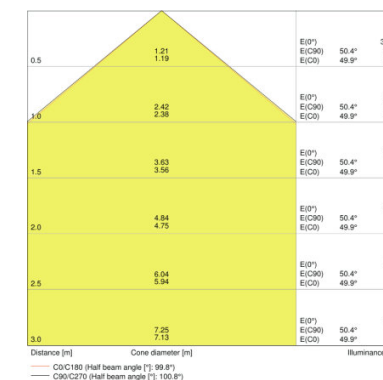

FLOODLIGHT 20 W 4000 K IP65 BK