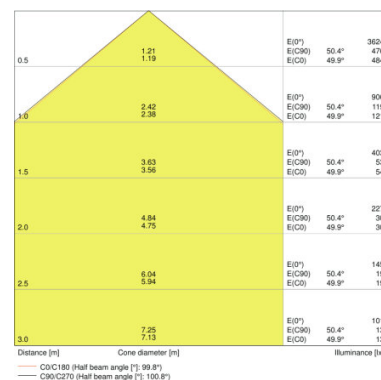

FLOODLIGHT 20 W 3000 K IP65 BK

FLOODLIGHT 20 W 6500 K IP65 BK