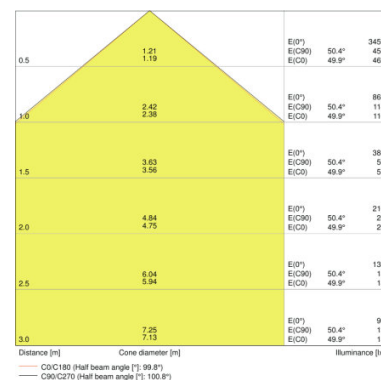

Product description	Capabilities		Certificates & standards	
	Dimmable	Type of connection	Protection class	Type of protection
FLOODLIGHT 20 W 3000 K IP65 BK	No	Cable, 3-pole	I	IP65
FLOODLIGHT 20 W 3000 K IP65 WT	No	Cable, 3-pole	I	IP65
FLOODLIGHT 20 W 4000 K IP65 BK	No	Cable, 3-pole	I	IP65
FLOODLIGHT 20 W 4000 K IP65 WT	No	Cable, 3-pole	I	IP65
FLOODLIGHT 20 W 6500 K IP65 BK	No	Cable, 3-pole	I	IP65
FLOODLIGHT 20 W 6500 K IP65 WT	No	Cable, 3-pole	I	IP65

FLOODLIGHT 20 W 4000 K IP65 BK