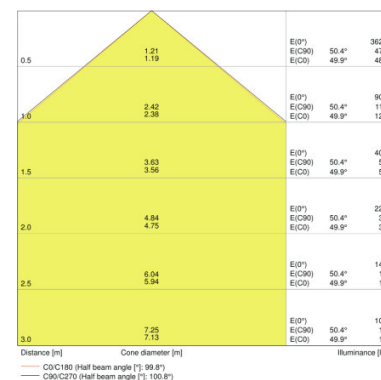

FLOODLIGHT 20 W 3000 K IP65 WT

FLOODLIGHT 20 W 6500 K IP65 WT

APPLICATION ADVICE

For more detailed application information and graphics please see product datasheet.

LOGISTICAL DATA

Product code	Product description	Packaging unit (Pieces/Unit)	Dimensions (length x width x height)	Volume	Gross weight
4058075097445	FLOODLIGHT 20 W 3000 K IP65 BK	Shipping carton box 10	301 mm x 247 mm x 221 mm	16.43 dm³	6780.00 g
4058075097469	FLOODLIGHT 20 W 3000 K IP65 WT	Shipping carton box 10	301 mm x 247 mm x 221 mm	16.43 dm³	6811.00 g
4058075097483	FLOODLIGHT 20 W 4000 K IP65 BK	Shipping carton box 10	301 mm x 247 mm x 221 mm	16.43 dm³	6780.00 g
4058075097506	FLOODLIGHT 20 W 4000 K IP65 WT	Shipping carton box 10	301 mm x 247 mm x 221 mm	16.43 dm³	6465.00 g
4058075097520	FLOODLIGHT 20 W 6500 K IP65 BK	Shipping carton box 10	301 mm x 247 mm x 221 mm	16.43 dm³	6730.00 g